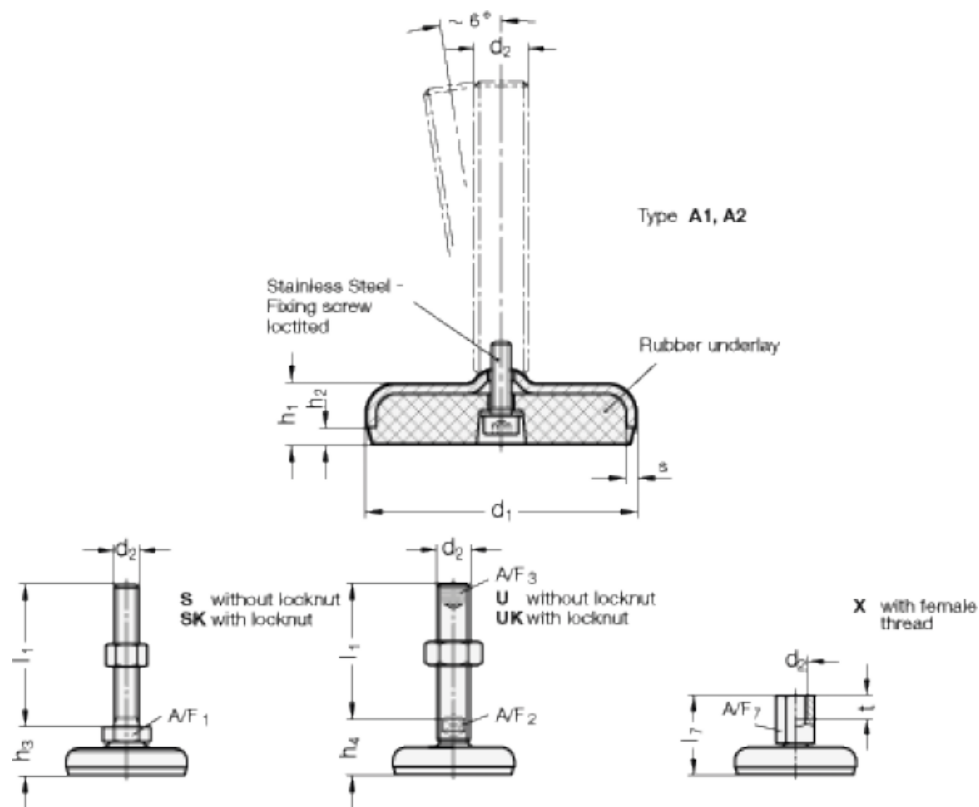

Article number: 2030100M20100A2UK

Description: E+G levelling foot
GN 30-100-M20-100-A2-UK

Note: UK With nut, Hexagon socket at the top, Wrench flat at the bottom

Measures

A/F2 = 15

s = 3

A/F3 = 10

d1 = 100

d2 = M20

h1 = 20

h2 = 6

h4 = 35

l1 = 100